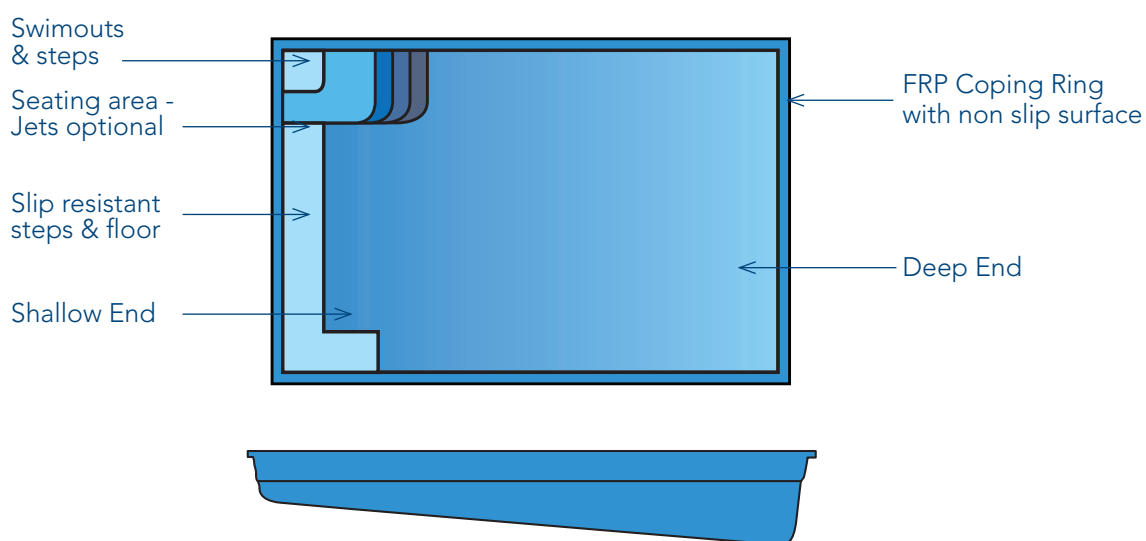

Hudson 4 Metre

Enjoy your life long love of swimming in a Summertime classic.

A great solution for smaller backyards, the 4 metre Hudson offers a stylish setting for the 'alfresco living' lifestyle, and the perfect oasis for a dip on a hot summer's day.

Model	Length	Width	Depth (Deep End)	Depth (Shallow End)
4m Hudson	4.3m	2.8m	1.6m	1.1m

Please note: Pool measurements are external and pool depth is wall height. Measurements are approximate.

Phone: 1300 654 324
summertimepools.com.au